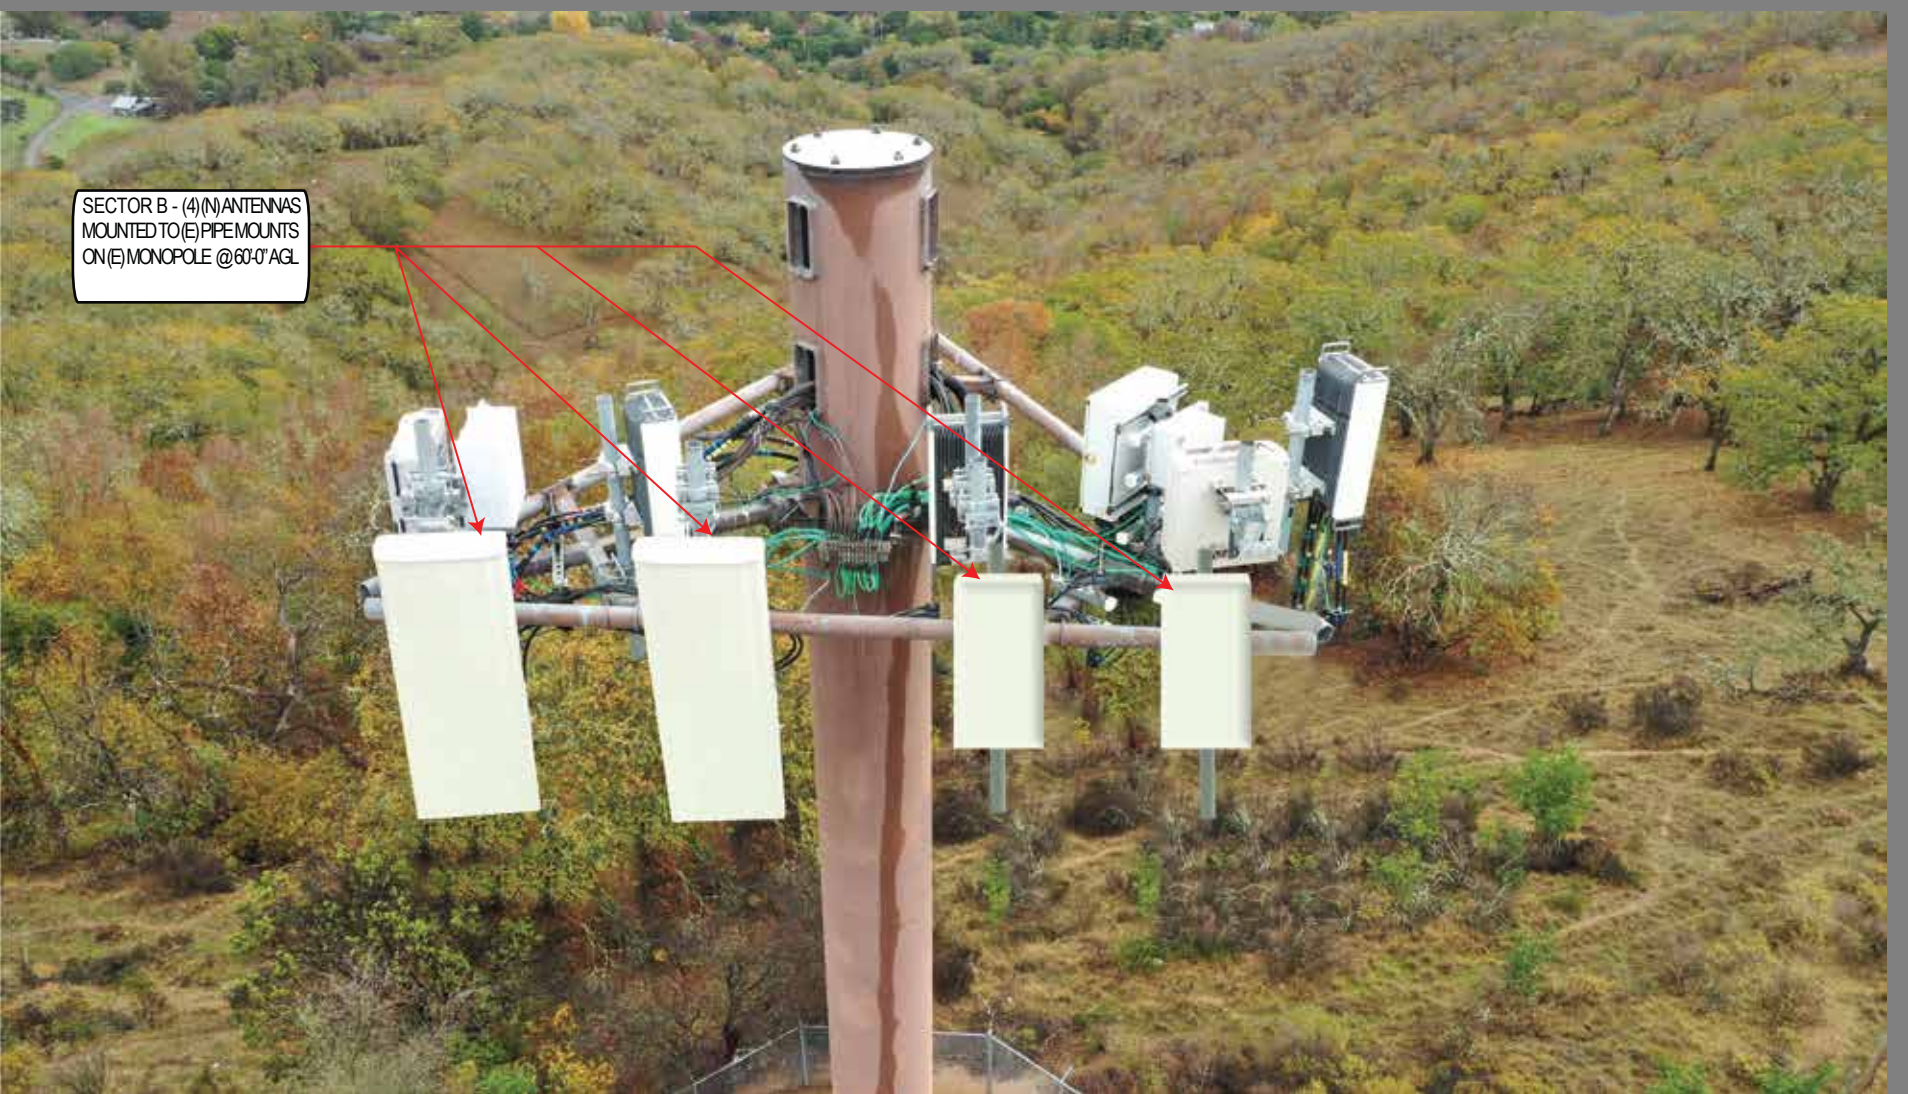

PROPOSED

CCL00328
NOVATO 1 - ATHERTON AVE
615 ATHERTON AVENUE
NOVATO, CA 94945

**VIEW 2: LOOKING NORTH EAST INSIDE
SITE PREMISES**

Pramira
NETWORK EVOLUTION SIMPLIFIED
2552 WALNUT AVE, SUITE 200A
TUSTIN, CA 92780