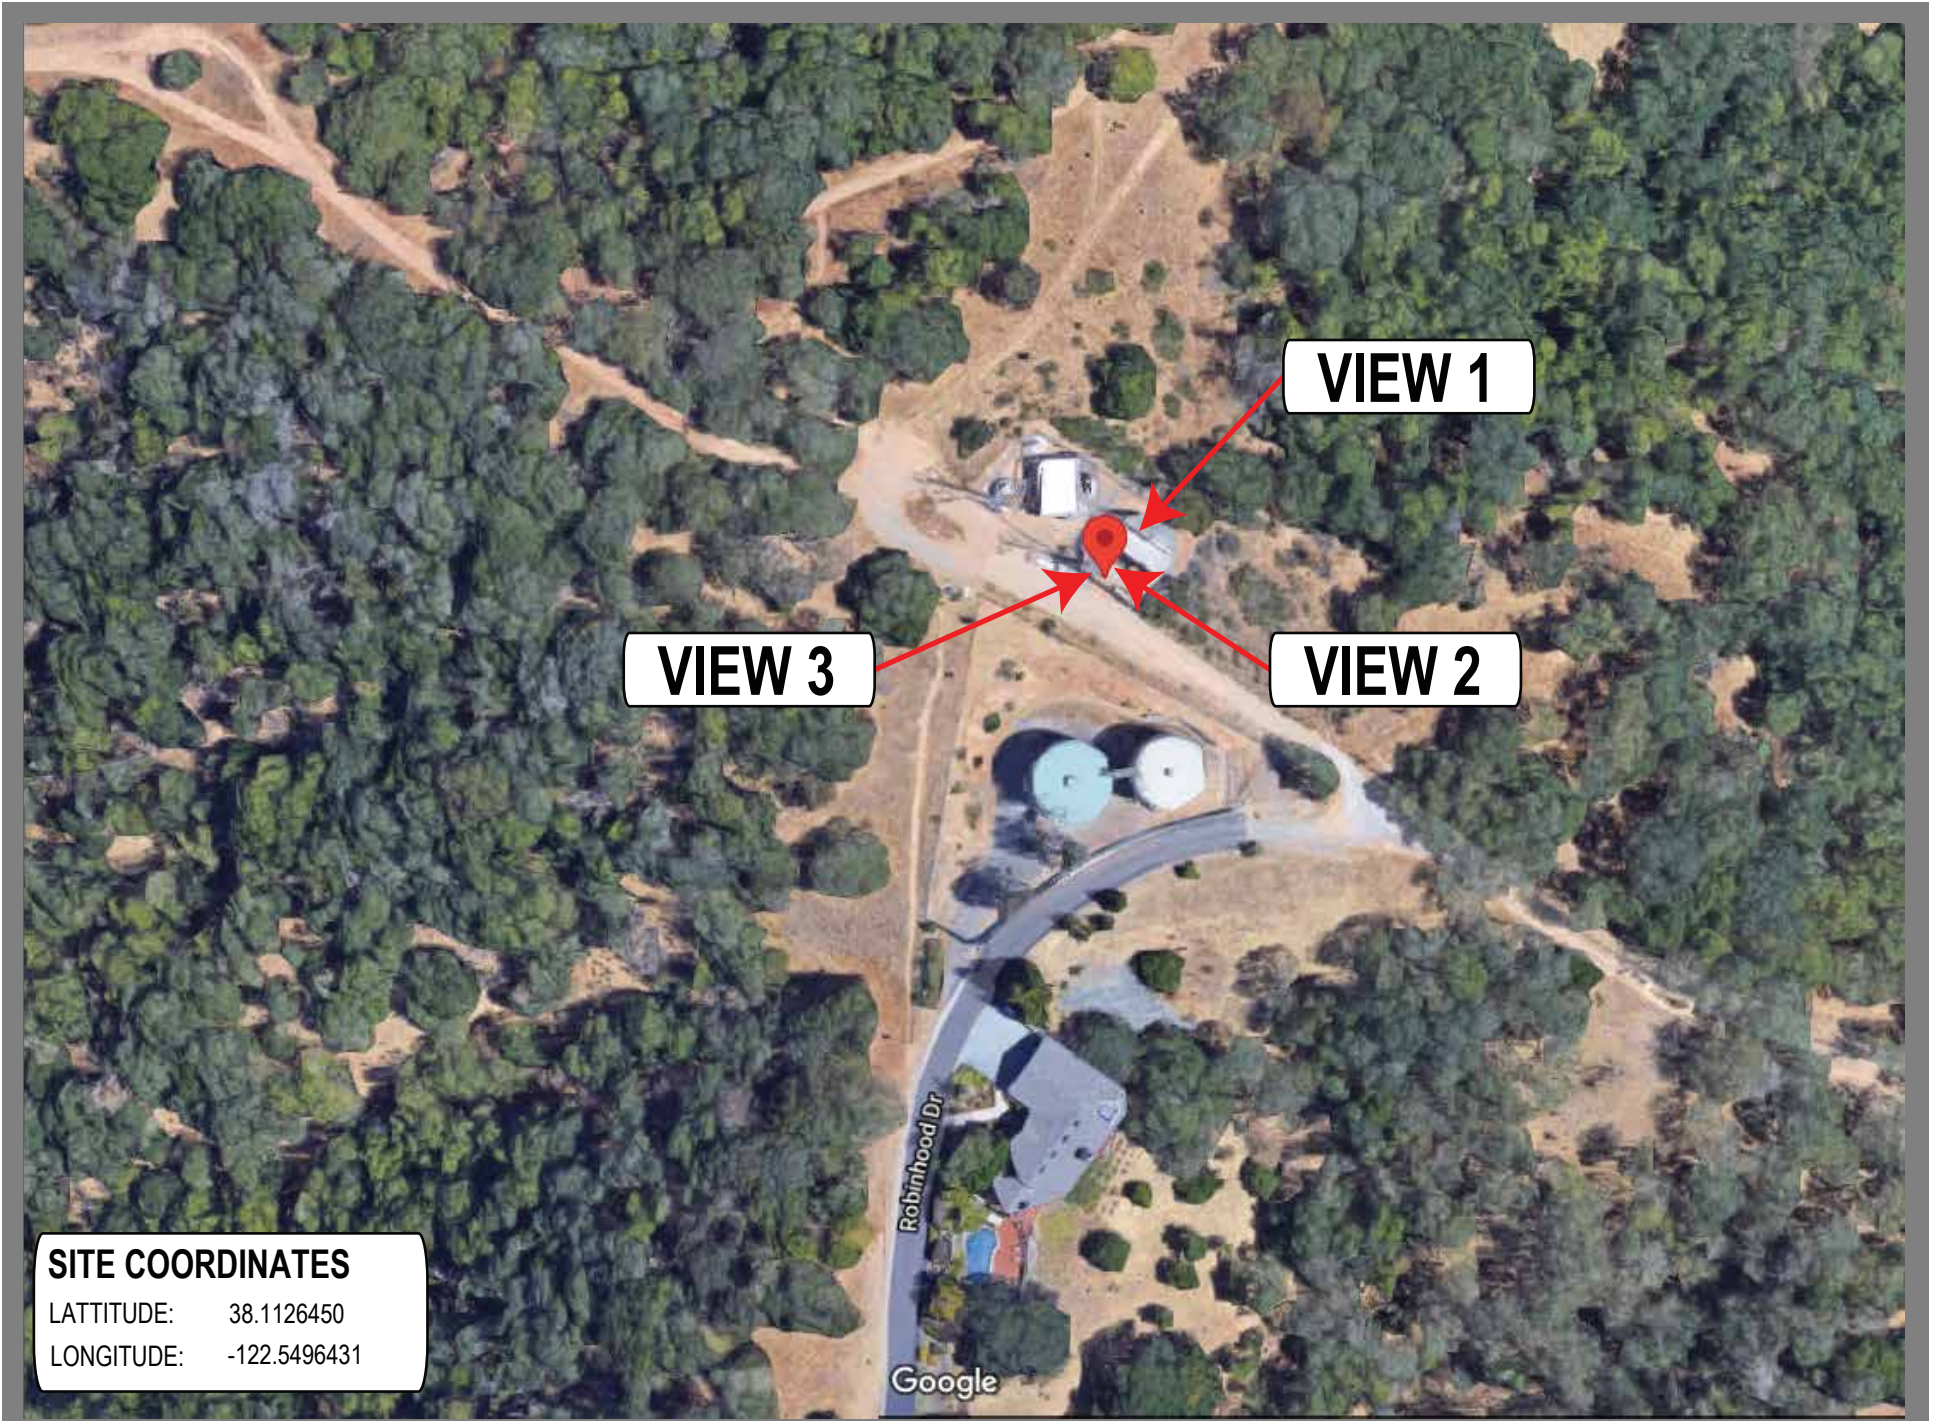

SHOT MAP

SPRINT NODE: CCL00328

PROJECT NAME: NOVATO 1 - ATHERTON AVE

at&t

CCL00328

NOVATO 1 - ATHERTON AVE
615 ATHERTON AVENUE
NOVATO, CA 94945

Pramira
NETWORK EVOLUTION SIMPLIFIED

2552 WALNUT AVE, SUITE 200A
TUSTIN, CA 92780

EXISTING

PROPOSED

CCL00328
NOVATO 1 - ATHERTON AVE
 615 ATHERTON AVENUE
 NOVATO, CA 94945

VIEW 1: LOOKING SOUTH WEST INSIDE SITE PREMISES

Pramira
NETWORK EVOLUTION SIMPLIFIED

2552 WALNUT AVE, SUITE 200A
 TUSTIN, CA 92780

EXISTING

PROPOSED

CCL00328
NOVATO 1 - ATHERTON AVE
615 ATHERTON AVENUE
NOVATO, CA 94945

**VIEW 2: LOOKING NORTH EAST INSIDE
SITE PREMISES**

Pramira
NETWORK EVOLUTION SIMPLIFIED
2552 WALNUT AVE, SUITE 200A
TUSTIN, CA 92780

EXISTING

PROPOSED

CCL00328
NOVATO 1 - ATHERTON AVE
 615 ATHERTON AVENUE
 NOVATO, CA 94945

**VIEW 3: LOOKING NORTH WEST INSIDE
 SITE PREMISES**

Pramira
 NETWORK EVOLUTION SIMPLIFIED

2552 WALNUT AVE, SUITE 200A
 TUSTIN, CA 92780