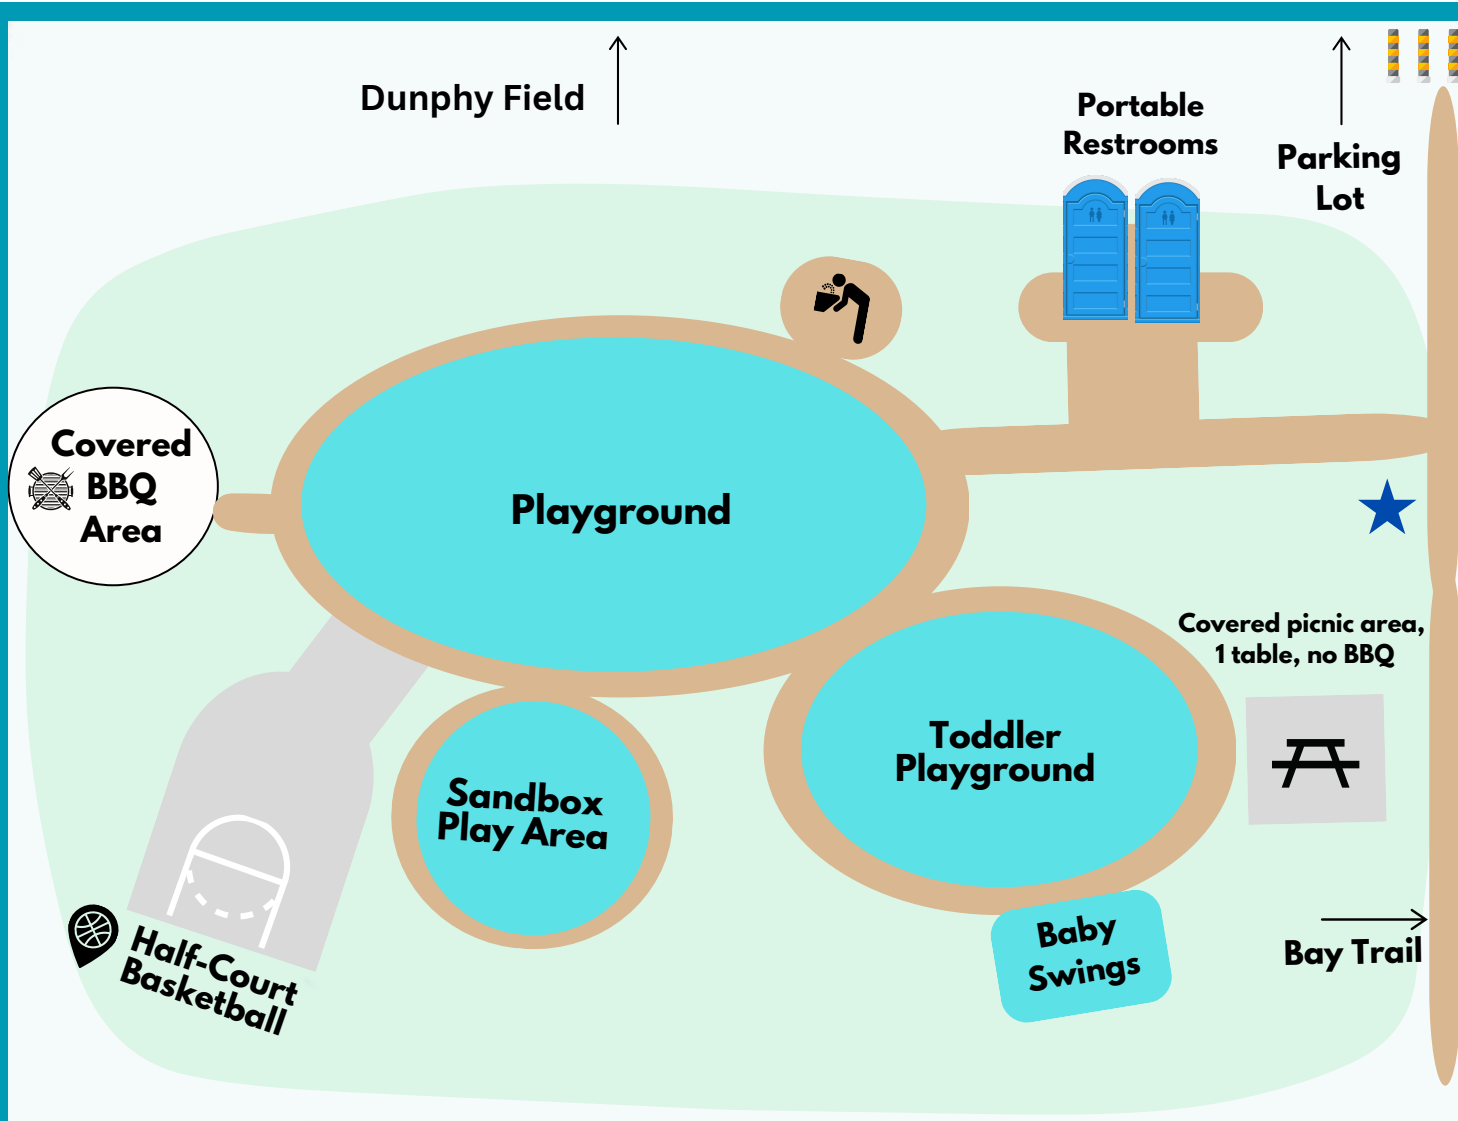

SOUTH HAMILTON PARK

251 Hangar Ave

Parking

- No Street Parking
- Use parking lot north of the park

Driving into parks is prohibited.

Reservable Picnic Areas

Covered BBQ Area:

4 tables, 1 BBQ
Seats 32 Max

All other areas are first come, first served.

Jump Houses NOT allowed at this site.

Map Key

- First come, first served
- BBQ Grills
- Water Fountain
- Kiosk - Posted Park Reservations

CITY OF NOVATO
PARKS & RECREATION